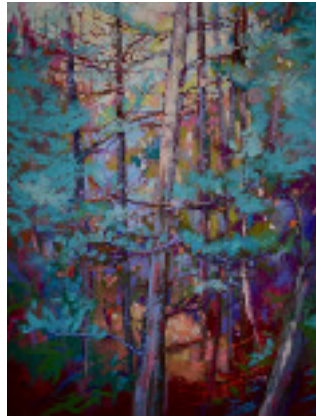

Honorable Mention – Small Works – Yelena Snovsky for “Morning Light”

Large works were judged as studio paintings.

1st Place Large Works – Anna Wainright for “Through the Pines”

2nd Place Large Works – Gail Joseph for “Down the Shore”